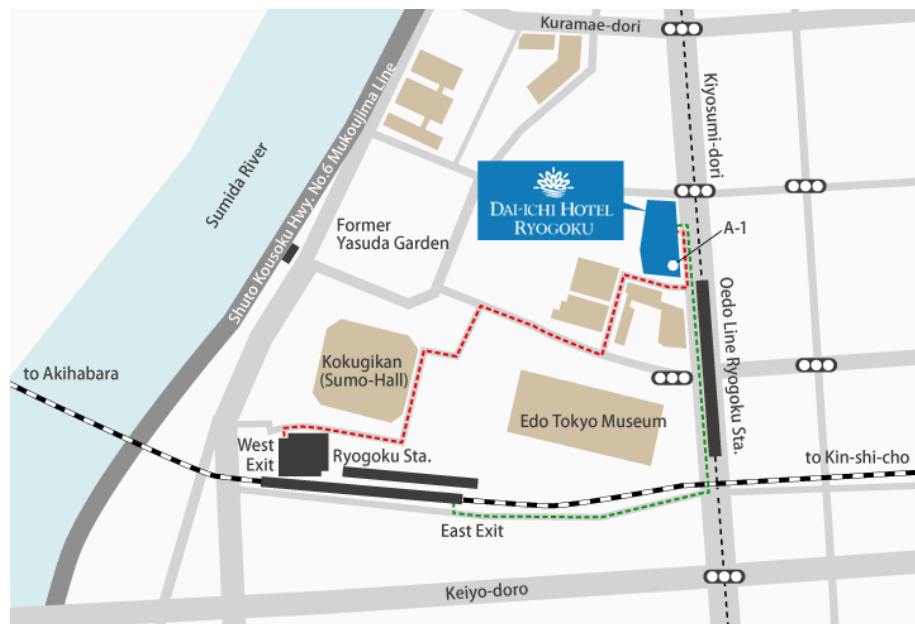

Venue

Dai-Ichi Hotel Ryogoku

1-6-1 Yokoami Sumidaku, Tokyo 130-0015 Japan

TEL: +81 (3) 5611-5211

URL: <https://www.dh-ryogoku.com/english/index.html>

Access Map

Reprinted by courtesy of Dai-Ichi Hotel Ryogoku